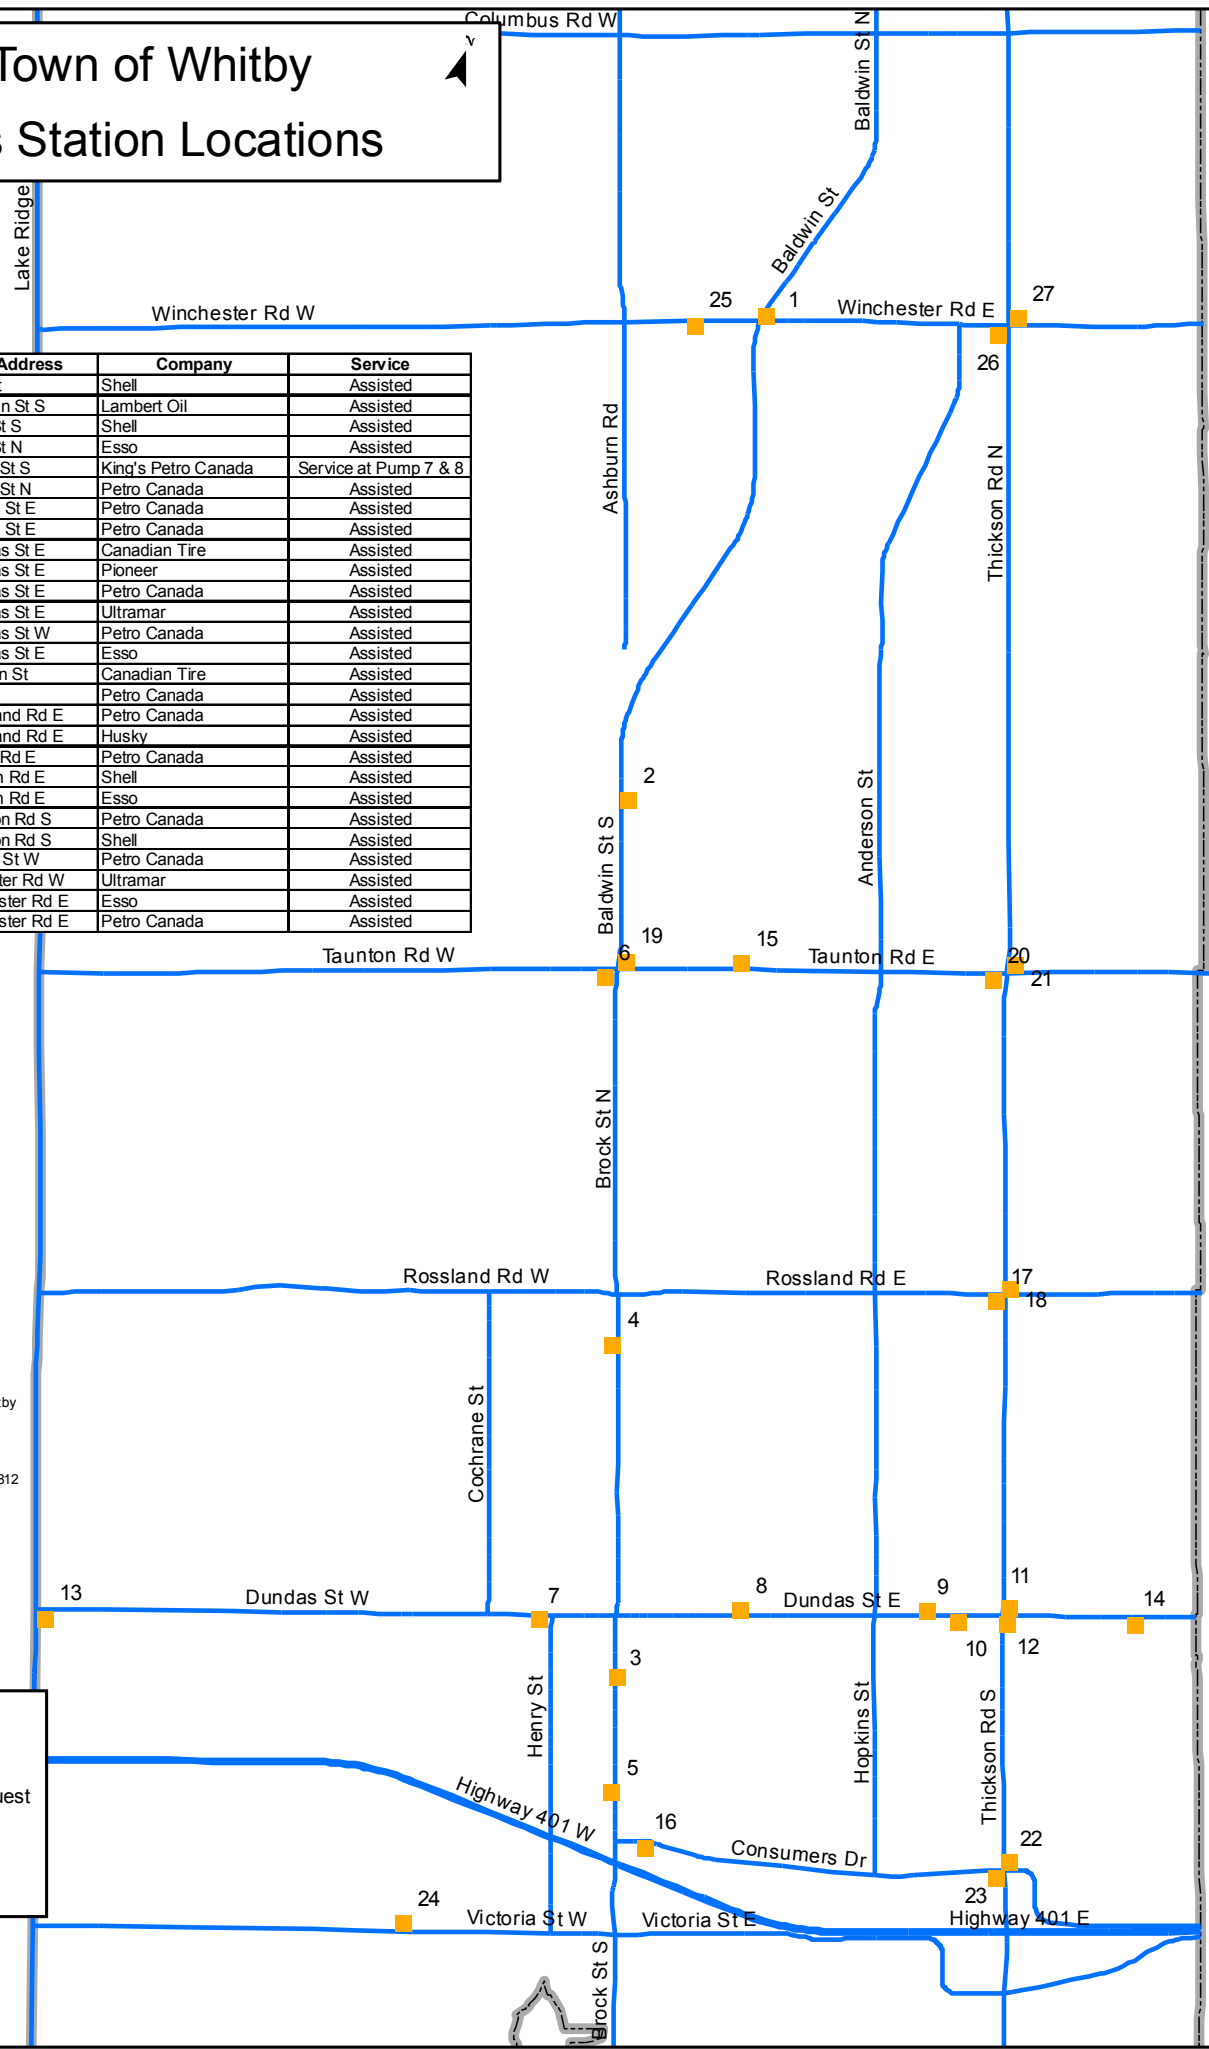

Town of Whitby Gas Station Locations

Number	Street Address	Company	Service
1	3 Baldwin St	Shell	Assisted
2	4505 Baldwin St S	Lambert Oil	Assisted
3	403 Brock St S	Shell	Assisted
4	932 Brock St N	Esso	Assisted
5	1006 Brock St S	King's Petro Canada	Service at Pump 7 & 8
6	3930 Brock St N	Petro Canada	Assisted
7	509 Dundas St E	Petro Canada	Assisted
8	620 Dundas St E	Petro Canada	Assisted
9	1342 Dundas St E	Canadian Tire	Assisted
10	1519 Dundas St E	Pioneer	Assisted
11	1602 Dundas St E	Petro Canada	Assisted
12	1603 Dundas St E	Ultramar	Assisted
13	1755 Dundas St W	Petro Canada	Assisted
14	1903 Dundas St E	Esso	Assisted
15	4100 Garden St	Canadian Tire	Assisted
16	1 Paisley Ct	Petro Canada	Assisted
17	1545 Rossland Rd E	Petro Canada	Assisted
18	1600 Rossland Rd E	Husky	Assisted
19	10 Taunton Rd E	Petro Canada	Assisted
20	685 Taunton Rd E	Shell	Assisted
21	720 Taunton Rd E	Esso	Assisted
22	301 Thickson Rd S	Petro Canada	Assisted
23	320 Thickson Rd S	Shell	Assisted
24	700 Victoria St W	Petro Canada	Assisted
25	49 Winchester Rd W	Ultramar	Assisted
26	485 Winchester Rd E	Esso	Assisted
27	520 Winchester Rd E	Petro Canada	Assisted

- Self Service
- Assistance by request
- Main Roads
- Town of Whitby